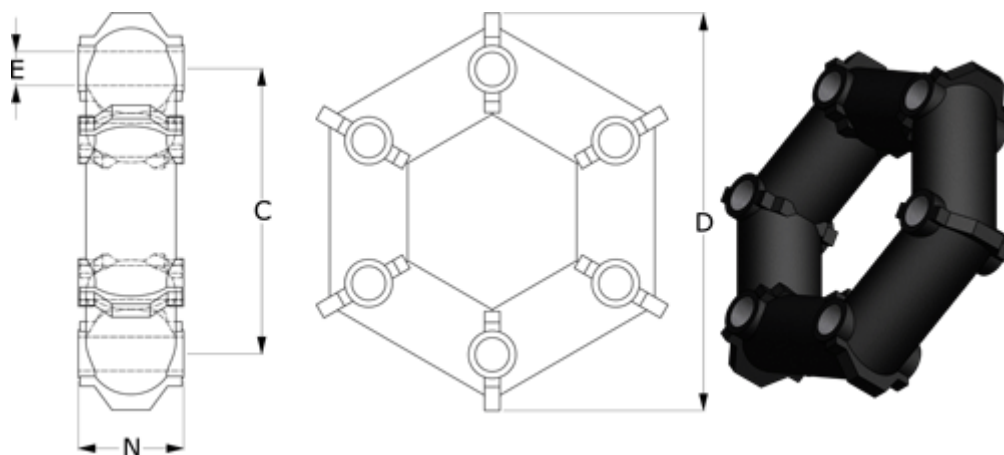

# Data Sheet

Article number: 3271163

Description: Ortlinghaus Guide Ring size 63

## Measures

C = 210

D = 281

E = for bolt M20

N = 78